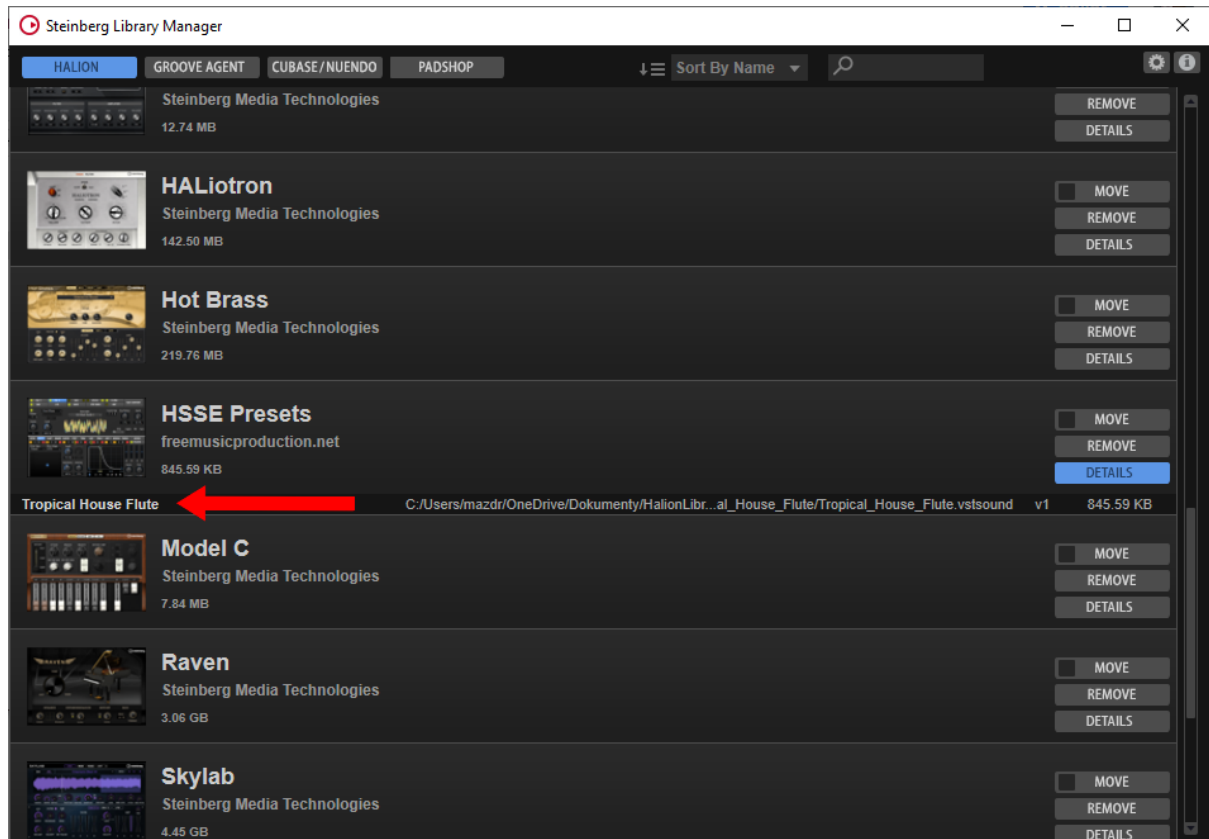

For these presets please use HALion Sonic SE **3.4.20** or higher...

Actual version of HALion Sonic SE:

https://www.steinberg.net/en/support/downloads/downloads_halion_sonic_se_3.html

Install preset:

- 1) Extract "Preset_Name.rar"
- 2) Double click

Install HSSE preset with additional features:

- 1) Extract "Preset_Name_Add.rar" (Download via link after donation - email)
- 2) Double click
- 3) **ALL ADDITIONAL FEATURES - CONTENT IS AVAILABLE NOW...**