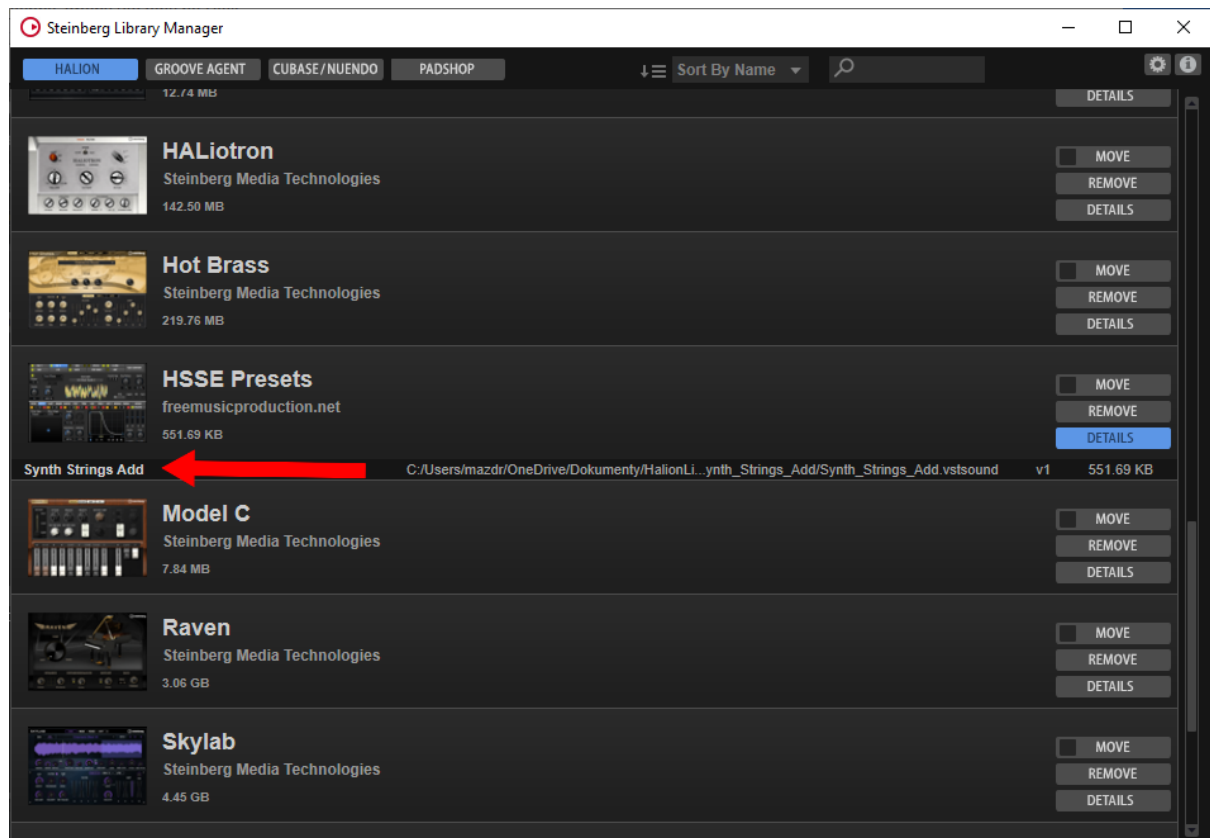

For these presets please use HALion Sonic SE **3.4.20** or higher...

Actual version of HALion Sonic SE:

https://www.steinberg.net/en/support/downloads/downloads_halion_sonic_se_3.html

Install preset:

- 1) Extract "Preset_Name.rar"
- 2) Double click

Install HSSE preset with additional features:

- 1) Extract "Preset_Name_Add.rar" (Download via link after donation - email)
- 2) Double click
- 3) **ALL ADDITIONAL FEATURES - CONTENT IS AVAILABLE NOW...**