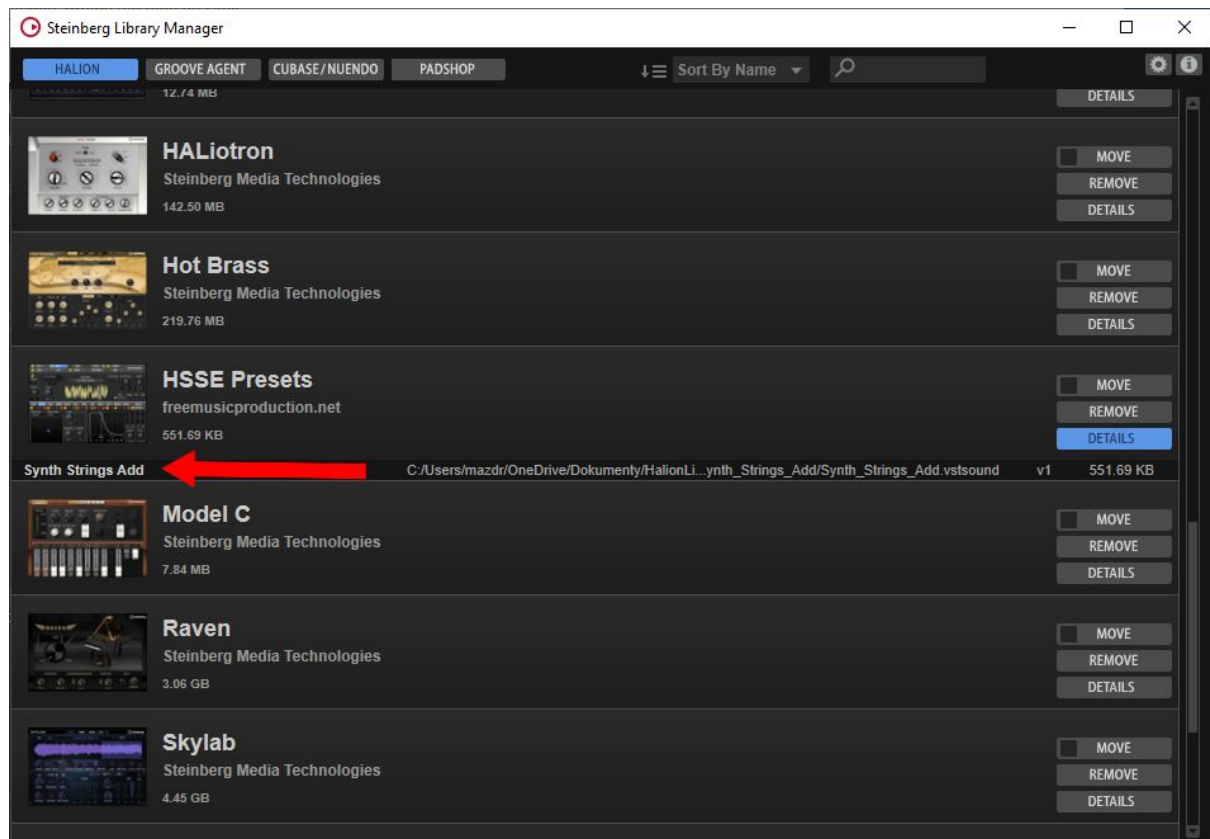

For these presets please use HALion Sonic SE **3.4** or higher...

Actual version of HALion Sonic SE:

https://www.steinberg.net/en/support/downloads/downloads_halion_sonic_se_3.html

Install preset:

- 1) Extract "Preset_Name.rar"
- 2) Double click

Install HSSE preset with additional features:

- 1) Extract "Preset_Name_Add.rar" (Download via link after donation - email)
- 2) Double click
- 3) **ALL ADDITIONAL FEATURES - CONTENT IS AVAILABLE NOW...**