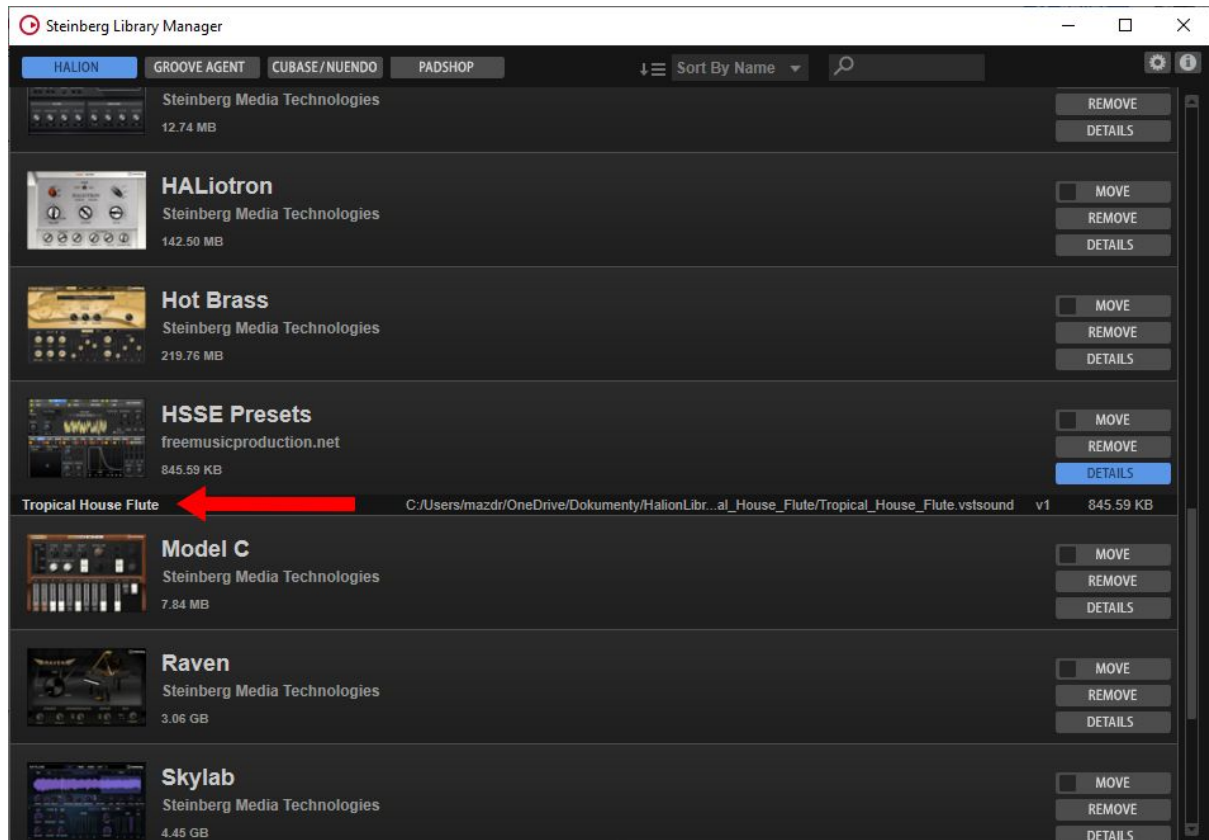

For these presets please use HALion Sonic SE **3.4** or higher...

Actual version of HALion Sonic SE:

https://www.steinberg.net/en/support/downloads/downloads_halion_sonic_se_3.html

Install preset:

- 1) Extract "Preset_Name.rar"
- 2) Double click

Install HSSE preset with additional features:

- 1) Extract "Preset_Name_Add.rar" (Download via link after donation - email)
- 2) Double click
- 3) **ALL ADDITIONAL FEATURES - CONTENT IS AVAILABLE NOW...**