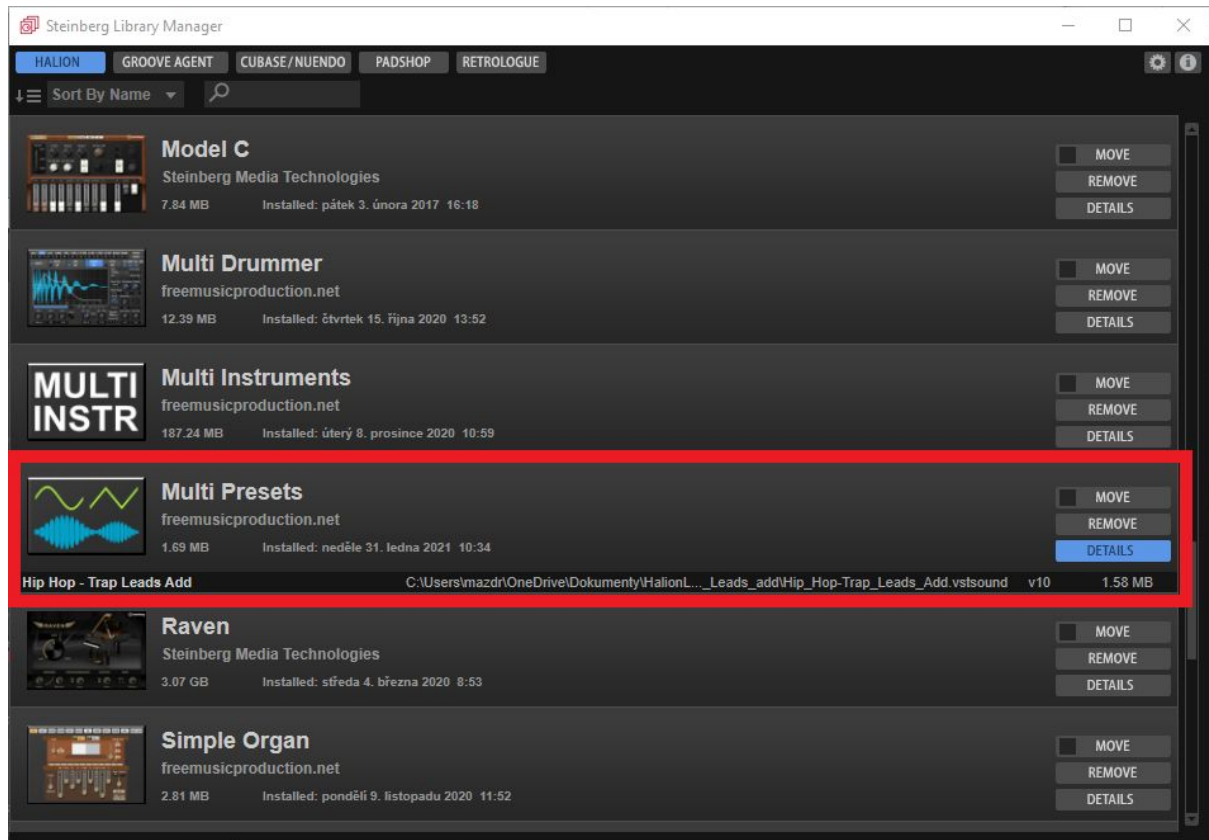

For these presets please use HALion Sonic SE **3.4.20** or higher...

Actual version of HALion Sonic SE:

https://www.steinberg.net/en/support/downloads/downloads_halion_sonic_se_3.html

Install Multi Presets:

- 1) Extract "Multi_Preset_Name.rar"
- 2) Double click

Install Multi Presets with additional features:

- 1) Extract "Multi_Preset_Name_Add.rar" (Download via link after donation - email)
- 2) Double click
- 3) **ALL ADDITIONAL FEATURES - CONTENT IS AVAILABLE NOW...**