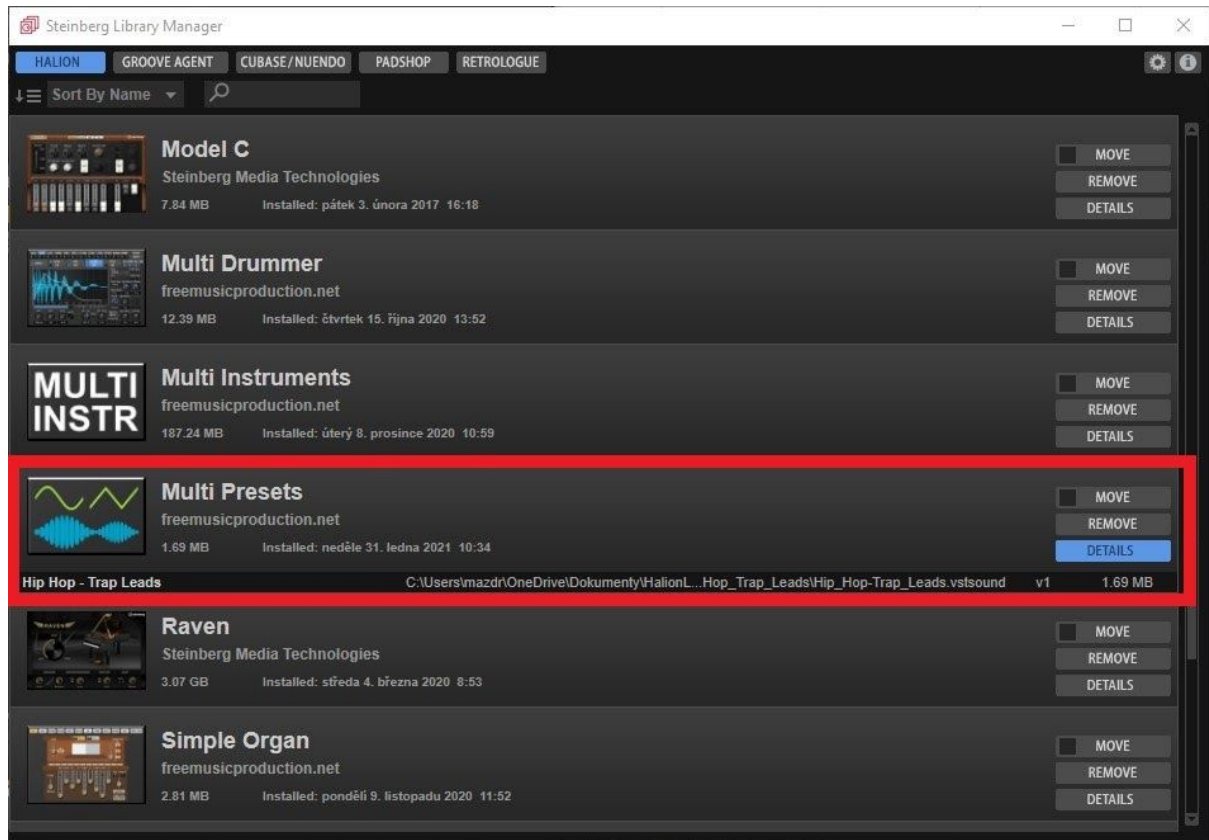

For these presets please use HALion Sonic SE **3.4.20** or higher...

Actual version of HALion Sonic SE:

https://www.steinberg.net/en/support/downloads/downloads_halion_sonic_se_3.html

Install Multi Presets:

- 1) Extract "Multi_Preset_Name.rar"
- 2) Double click

Install Multi Presets with additional features:

- 1) Extract "Multi_Preset_Name_Add.rar" (Download via link after donation - email)
- 2) Double click
- 3) **ALL ADDITIONAL FEATURES - CONTENT IS AVAILABLE NOW...**