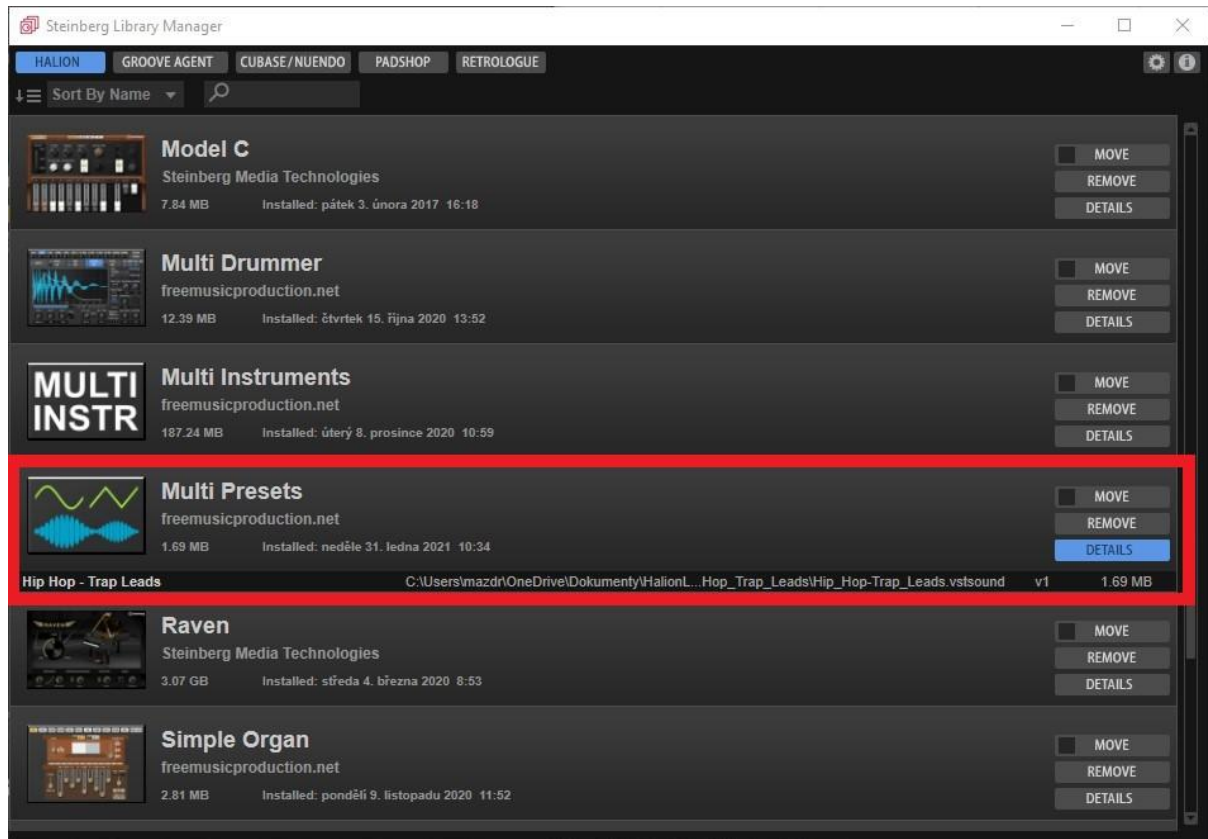

For these presets please use HALion Sonic SE **3.4.40** or higher...

Actual version of HALion Sonic SE:

https://www.steinberg.net/en/support/downloads/downloads_halion_sonic_se_3.html

Install Multi Presets:

- 1) Extract "Multi_Preset_Name.rar"
- 2) Double click

Install Multi Presets with additional features:

- 1) Extract "Multi_Preset_Name_Add.rar" (Download via link after donation - email)
- 2) Double click
- 3) **ALL ADDITIONAL FEATURES - CONTENT IS AVAILABLE NOW...**