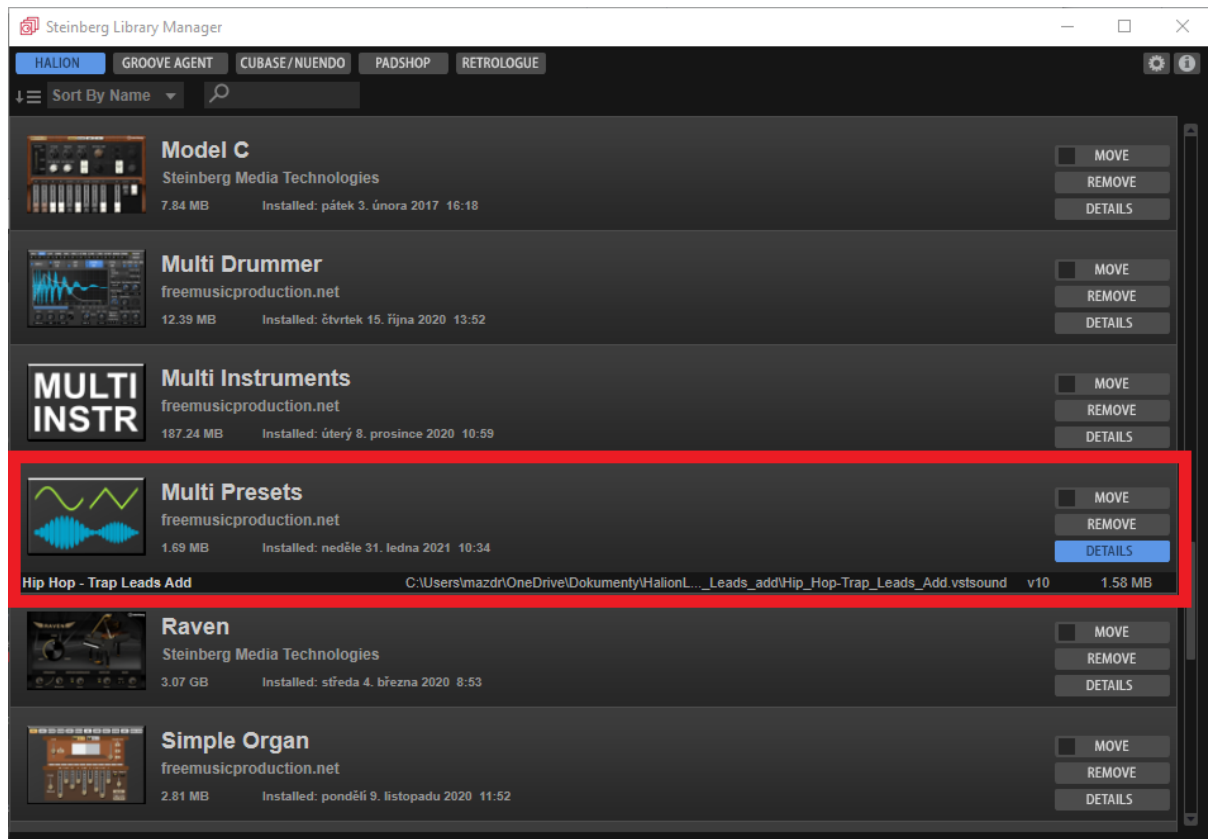

For these presets please use HALion Sonic SE **3.4.40** or higher...

Actual version of HALion Sonic SE:

https://www.steinberg.net/en/support/downloads/downloads_halion_sonic_se_3.html

Install Multi Presets:

- 1) Extract "Multi_Preset_Name.rar"
- 2) Double click

Install Multi Presets with additional features:

- 1) Extract "Multi_Preset_Name_Add.rar" (Download via link after donation - email)
- 2) Double click
- 3) **ALL ADDITIONAL FEATURES - CONTENT IS AVAILABLE NOW...**